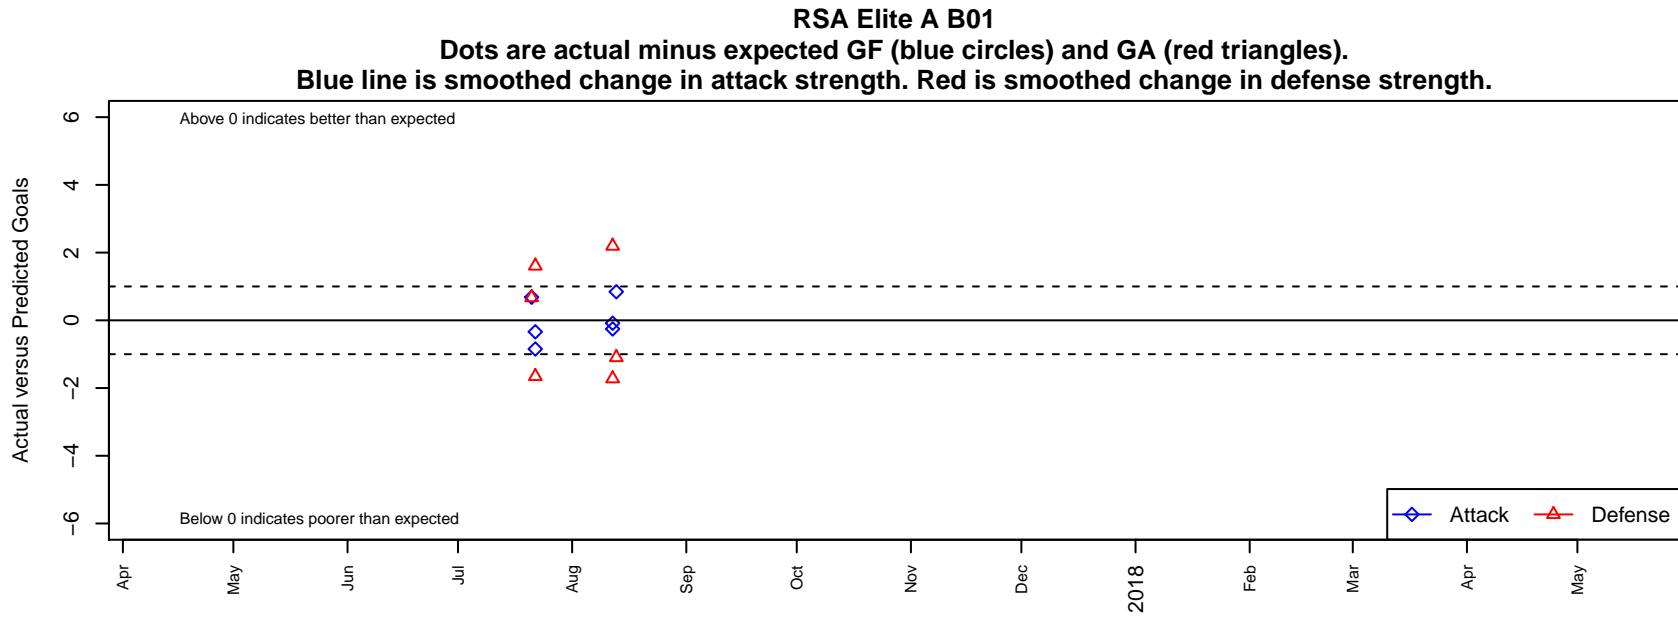

# RSA Elite A B01

RSA Elite  
Puyallup, WA  
B01 total strength=1101  
attack=2.96 defense=2.74

alt names used:  
RSA Elite B01 Williams  
RSA Elite B01 Williams

Venues played:  
2017 Sounders FC Cup BU17  
2017 Eastside FC Cup BU17